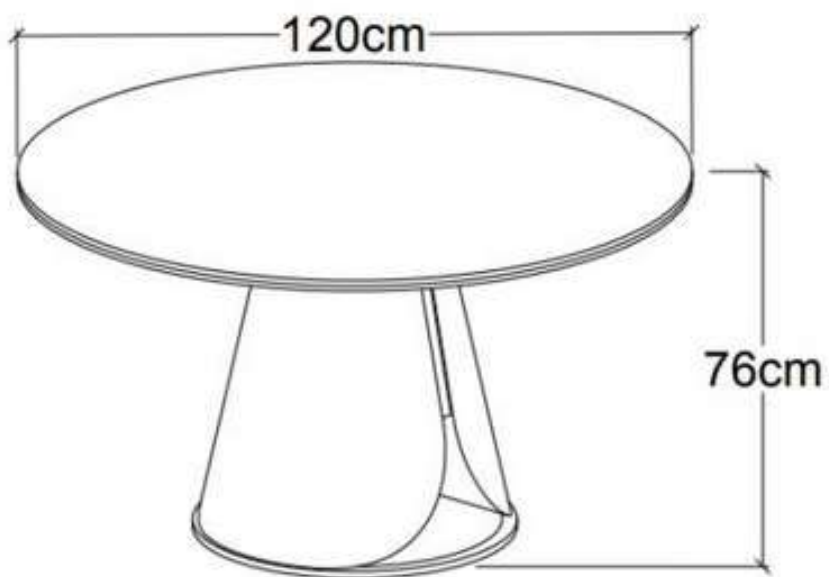

REMIGIO

A		1pc
B		1pc
C	 M8*45mm	4pcs
D	 ø22*2mm	4pcs

 max. 40 kg