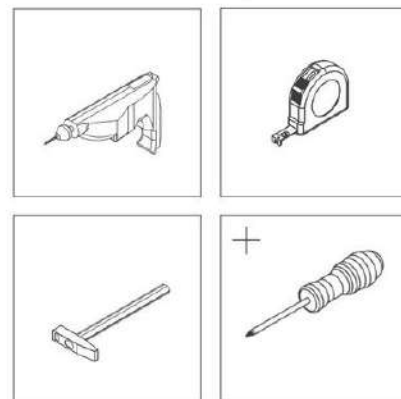

# CORNER (60x170x25cm)

<p>I</p>  <p>∅8x35mm x24</p>	<p>N</p>  <p>x24</p>	<p>J</p>  <p>x5</p>	<p>K1</p>  <p>x1</p>
---	---	--	---

1

x6

2

### 4

Ø8